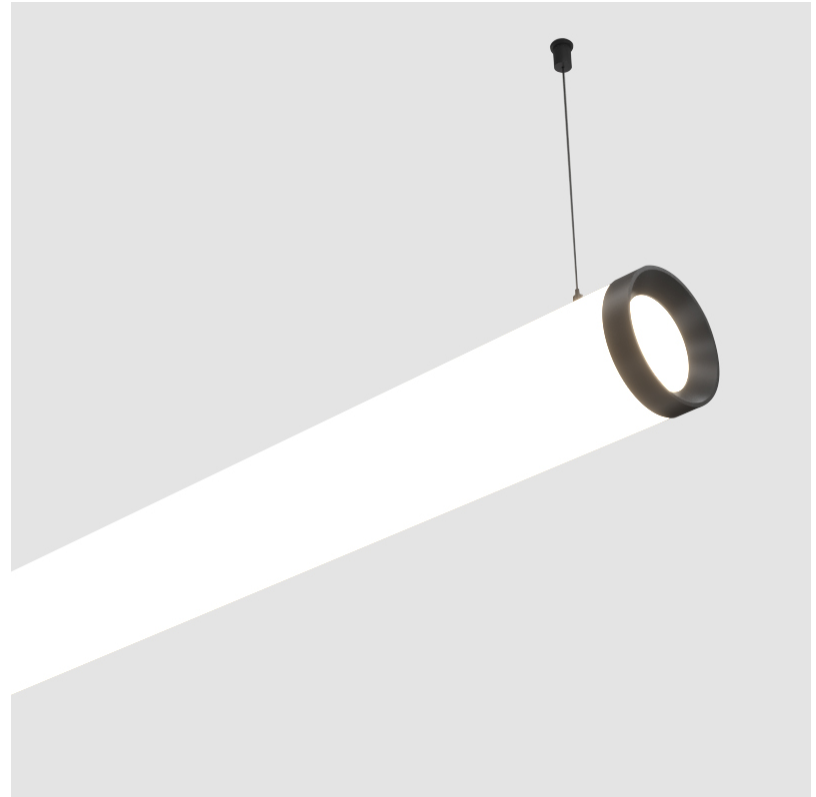

GENERAL

Series: Bunga Plus
Brand: Prolicht
Division: Architectural
Mounting Type: Suspension
Mounting Location: Ceiling
Subcategory: Profile

PHYSICAL

Shape: Cylinder
Length (mm): 1498
Length (in): 59
Width (mm): 115
Width (in): 4 1/2
Height (mm): 115
Height (in): 4 1/2
Max. Overall Height (mm): 2115
Max. Overall Height (in): 83 1/4
Light Distribution: Omnidirectional
Weight (kg): 5.038
Weight (lbs): 11.106
Diffuser: PMMA - Opal
Fixture Finish: SSR / BKV / CWI / CRY / HAB / UFT / ITA / RUA / FTG / MYG / LOD / PUS / FRO / FUP / KIA / POP / BLS / SPG / MEY / GOH / GUM / CHC / COM / ABZ / JAG / OBR / MOS / ROR
Fixture Material: Aluminum
Cable Details: 2000mm or 4000mm Transparent Cable
Upon Request: Cable colour - White / Black / Orange / Red

ELECTRICAL

Lamp Type: LED (Zhaga Standard)
Input Wattage (W): 25
Total Output Wattage (W): 20 / 16 (3500K)
Dimming: Non-Dimming / Phase Dimming (120Vac only) / 0-10V Dimming
Driver Included: Yes
Driver Location: Integrated
Driver Type: Constant Current - 120 / 277Vac
Driver Class: Class 2
Input Voltage (V): 120 - 277
Constant Current (MA): 350 / 500 (3500K)

LED

Color Temperature (°K): 3000 / 3500 / 4000
Max. Delivered Lumen (lm): 2770 / 2862 / 2920
CRI: >80 CRI
Lamp Life (hrs): 50000

OPTICAL

RATINGS AND CERTIFICATIONS

Certified By: Certified for North American Standards
IP rating: IP20